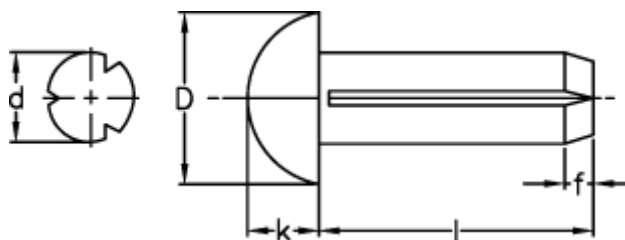

Article number: 088431021

Description: KLEE Slotted rivet N4 3x4, stainless
DIN 1476/DIN-EN-Norm 28 746

Measures

D	= 5.2
d	= 3.0
f	= 1.0
k	= 1.8
Length	= 4-18